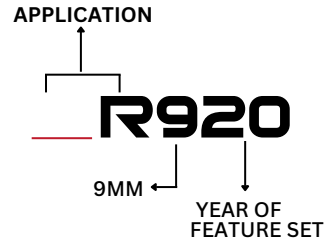

NOMENCLATURE