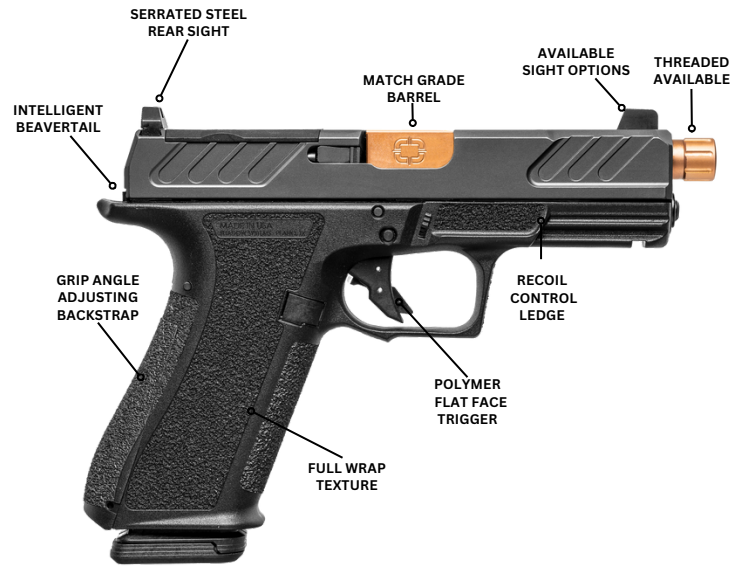

FOUNDATION SERIES FIREARMS

Nothing great can be built without a solid foundation. The FOUNDATION SERIES by Shadow Systems developed out of conversations between old-school gun guys, the type who aren't fussy about aesthetics and want only the essential features. Built on the same frame and to the same quality standards as all Shadow Systems pistols, the FOUNDATION SERIES touts sleek ergonomics, real-world shootability, and bet-your-life reliability starting at \$599.

FOUNDATION

MR920 FS SHOWN (SS-1306)

NOMENCLATURE

PRODUCT APPLICATIONS

SUBCOMPACT

CR
CR920 FS

COMPACT

MR
MR920 FS

CROSSOVER

XR
XR920 FS

FULL SIZE

DR
DR920 FS

FOUNDATION FEATURES

FIREARM MODELS

SUBCOMPACT

CR920: A covert-role pistol built for deep concealment with capacity of 13+1.

NEW

FULL SIZE

DR920: The ultimate duty pistol packing custom features and a full 17+1 capacity.

DR

DR920 FS
4.5" BBL 17+1
9mm

NEW

UNTHREADED BARRELS SHOWN. AVAILABLE IN MULTIPLE CONFIGURATIONS. (SEE CATALOG)